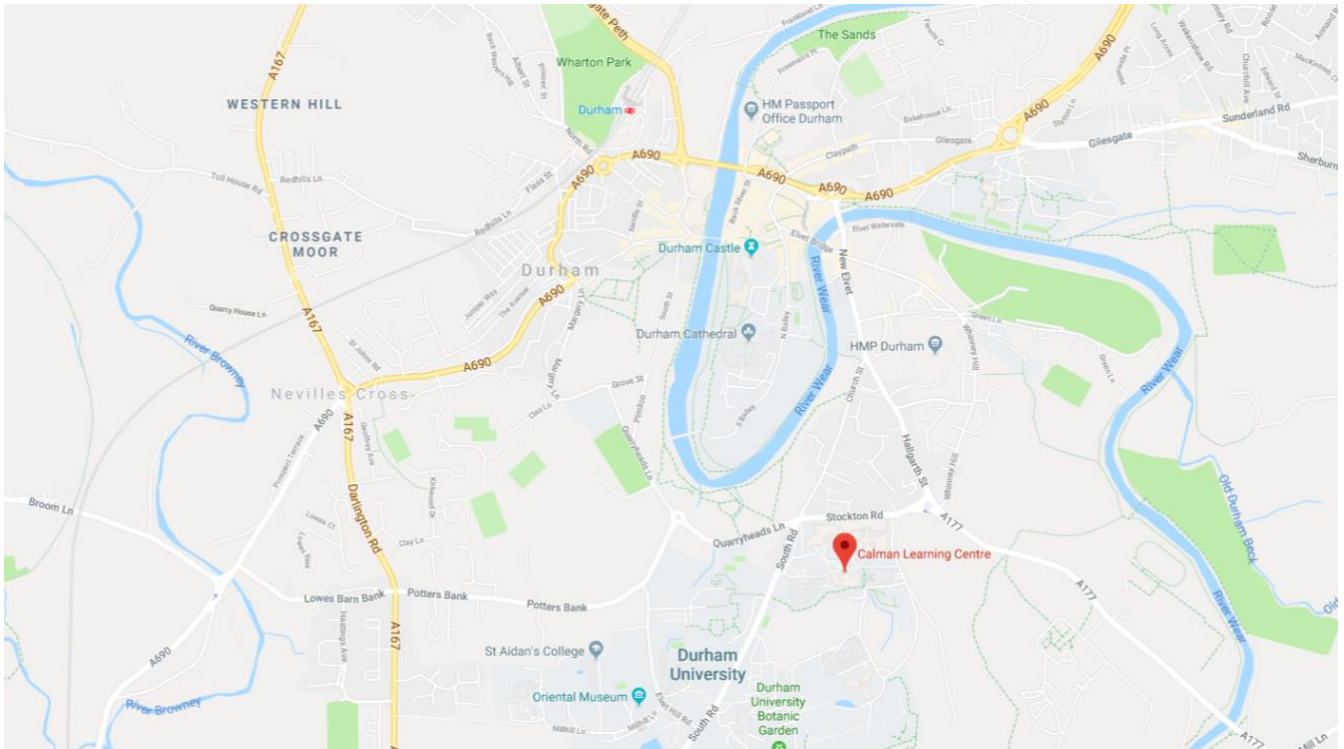

TRAVEL INFORMATION

**Calman Learning Centre
Durham University
Stockton Rd
Durham
DH1 3LE**

BY TRAIN

The closest station to the Calman Learning Centre at Durham University is Durham Railway Station. The venue is approximately 1.2 miles from the station and can be reached easily on foot with a 25-minute walk via North Street.

Alternatively, there are several buses going between the station and the venue's closest stop, New Inn - Church Street, which takes a rough commute time of 15 minutes.

BY AIR

The Calman Learning Centre is approximately 25 miles from Newcastle International Airport. A taxi will take around 33 minutes to and from NCL or, alternatively, can also be easily accessed via train with a 1-hour commute time on the Cross-Country Train Service and Newcastle Metro.

BY CAR

If you are using satellite navigation, the postcode for the venue is DH1 3LE.

From the A1(M), exit at junction 61 and take the A177/A688 exit towards Spennymoor/Peterlee. Follow this road onto the roundabout and take the 2nd exit onto Durham Road/A177. Continue on this road for 3.5 miles until you reach the next roundabout and then take the 1st exit onto Stockton Road/A177. From here, follow the university campus signposts to the Calman Learning Centre Main Entrance which will be on the left.

The Sands

This car park is located approximately 21-minute walk from the venue. For directions and rates for this car parks, please visit the link:

https://en.parkopedia.co.uk/parking/carpark/the_sands/dh1/durham/